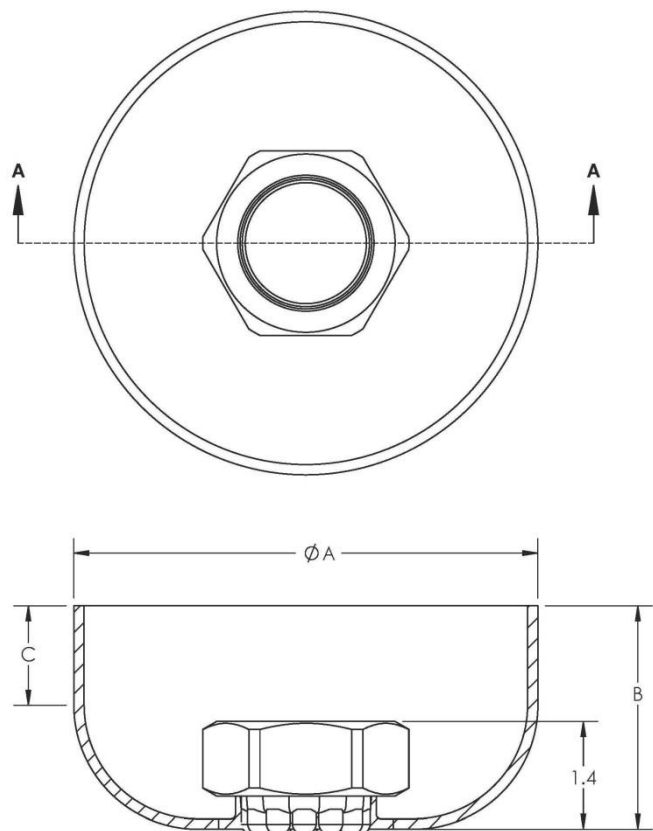

# TruStream12 Recessed Ports (with Hex Nut)

SECTION A-A

Component	Part Number	A	B	C
TruStream12	212164	6.03"	1.9"	0.30"
	212168	6.03"	2.9"	1.30"
	212174	6.03"	3.9"	2.30"

Material: 316L Stainless Steel  
Roughness:  $\leq 20$  Ra (Internal)