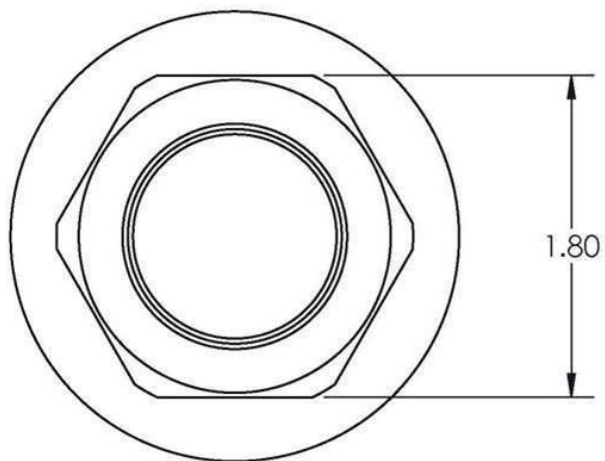

# TruStream7 Sanitary Ports (with Hex Nut)

Component	Part Number	Diameter	A
TruStream7	211125	1.5"	1.984"
	211129	2.0"	2.516"
	211133	2.5"	3.047"
	211137	3.0"	3.579"
	211145	4.0"	4.682"

Material: 316L Stainless Steel  
Roughness:  $\leq 20$  Ra (Internal)