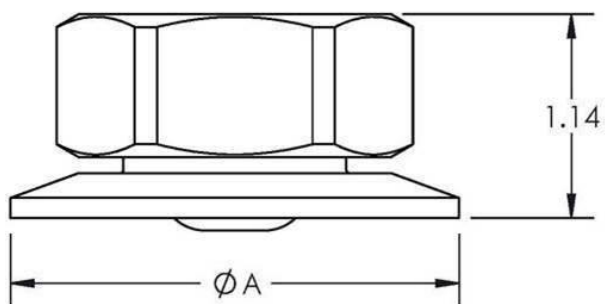

# TruStream7 Sanitary Ports (with Hex Nut)

Component	Part Number	Diameter	A
TruStream7	211125	1.5"	1.984"
	211129	2.0"	2.516"
	211133	2.5"	3.047"
	211137	3.0"	3.579"
	211145	4.0"	4.682"

Material: 316L Stainless Steel  
Roughness:  $\leq 20$  Ra (Internal)