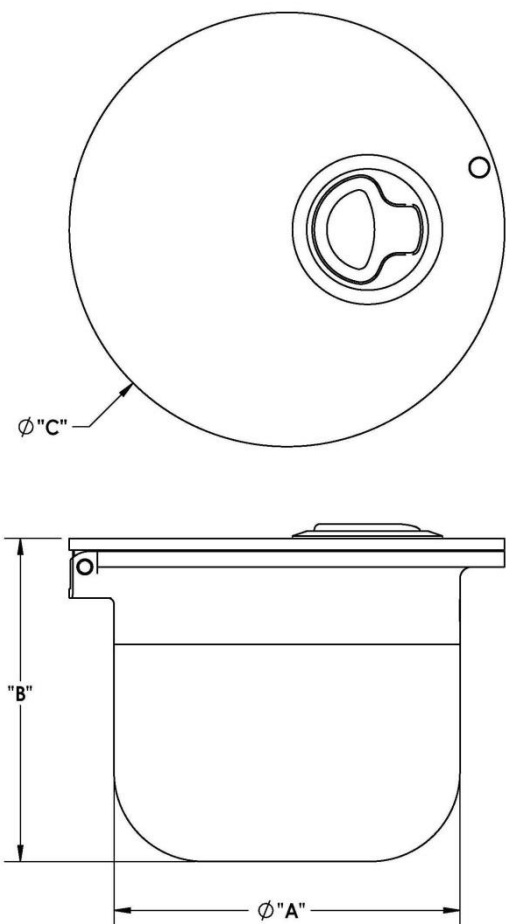

TruStream7 Recessed Security Ports (with Hex Nut)

Material: 316L Stainless Steel
Roughness: ≤ 20 Ra (Internal)

Component	Part Number	A	B	C
TruStream7	212433	5.6"	5.2"	7.0"