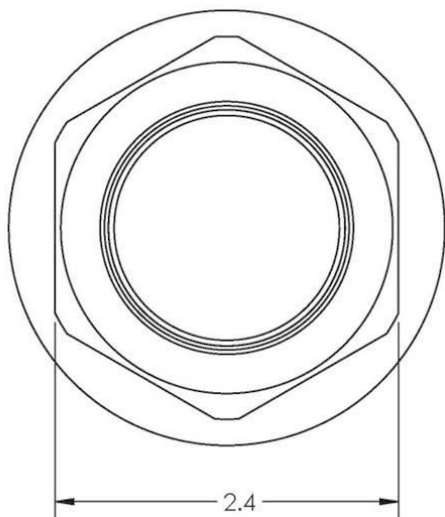

TruStream12 Sanitary Ports (with Hex Nut)

Material: 316L Stainless Steel
Roughness: ≤ 20 Ra (Internal)

Component	Part Number	Diameter	A
TruStream12	211164	2.0"	2.516"
	211168	2.5"	3.047"
	211174	3.0"	3.579"
	211184	4.0"	4.682"