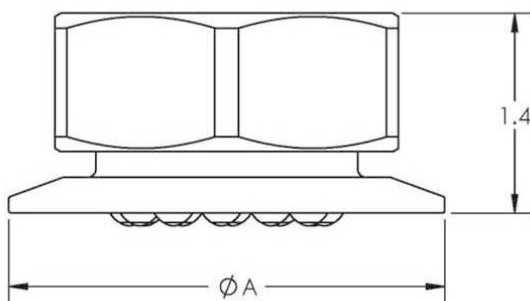

TruStream12 Sanitary Ports (with Hex Nut)

Material: 316L Stainless Steel
Roughness: ≤ 20 Ra (Internal)

Component	Part Number	Diameter	A
TruStream12	211164	2.0"	2.516"
	211168	2.5"	3.047"
	211174	3.0"	3.579"
	211184	4.0"	4.682"