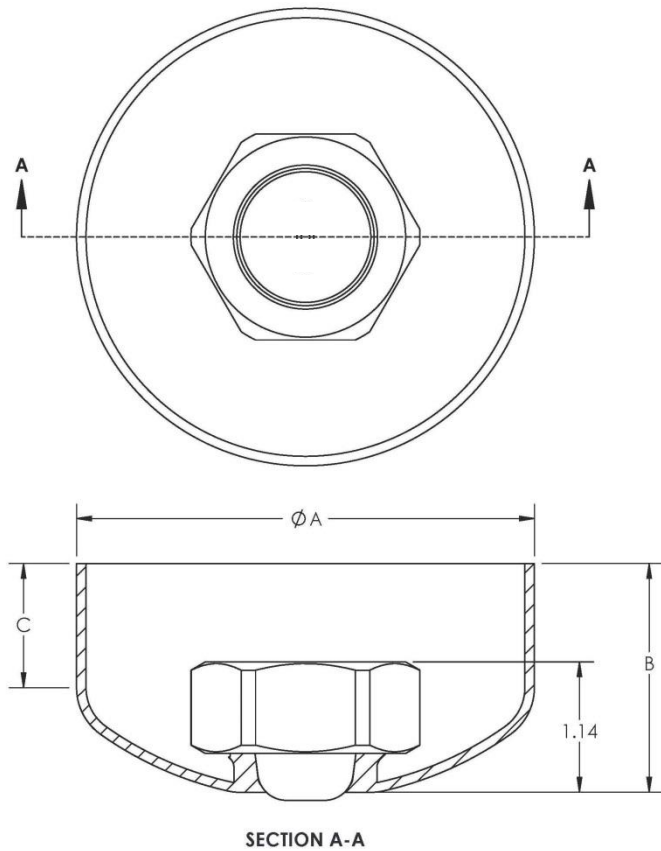

TruStream7 Recessed Ports (with Hex Nut)

Component	Part Number	A	B	C
TruStream7	212123	4.00"	2.0"	1.1"
	212127	4.00"	4.0"	3.1"
	212133	5.56"	4.0"	2.6"
	212137	5.56"	5.0"	3.6"

Material: 316L Stainless Steel
Roughness: ≤ 20 Ra (Internal)